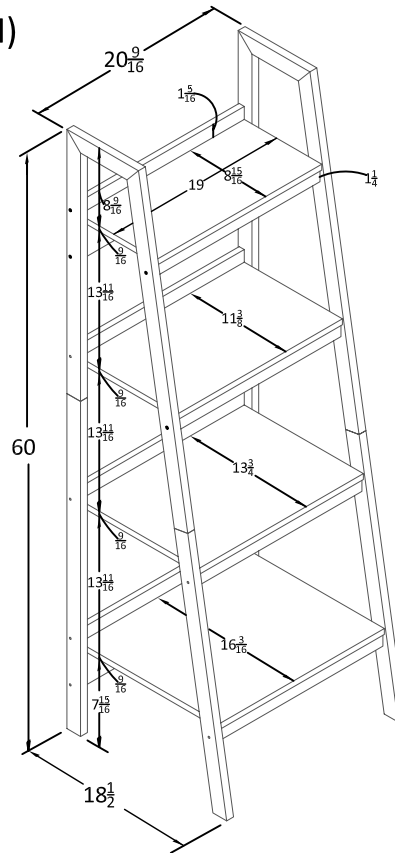

# Ladder Bookcase - 2 Pack

Model Number:9482096

## OVERALL PRODUCT SIZE(in inches)

Bookcase:  $20\frac{9}{16}$ "(W)\*  $18\frac{1}{2}$ "(D)\* 60"(H)

Unit Net Weight: 63.1 lbs (28.7 kg)

Wood breakdown: PB 65.5%

## MAXIMUM WEIGHT CAPACITIES